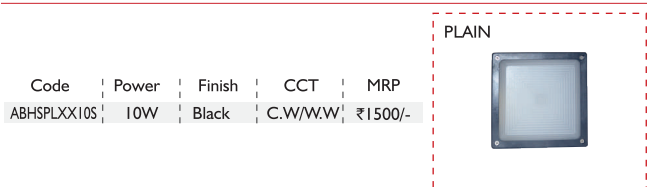

Code	Power	Finish	CCT	MRP
ABHSPLXX10S	10W	Black	C.W/W.W	₹1500/-