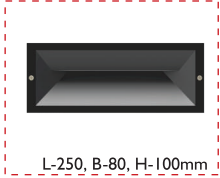

L-250, B-80, H-100mm

Code	Power	Finish	CCT	MRP
AOSL09	13W	G.Grey	W.White	₹3080/-

Code	Power	Finish	CCT	MRP
AOSL10	5W	G.Grey	W.White	₹4460/-