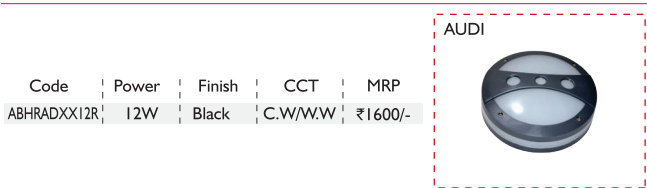

BISECTED

Code	Power	Finish	CCT	MRP
ABHRBIX010X	10W	Black	C.W/W.W	₹1500/-
ABHRBI1010B	B22			₹500/-

STRIPPED

Code	Power	Finish	CCT	MRP
ABHRSTX010X	10W	Black	C.W/W.W	₹1500/-
ABHRST1010B	B22			₹500/-

Code	Power	Finish	CCT	MRP
ABHRPLXX12X	12W	Black	C.W/W.W	₹1600/-