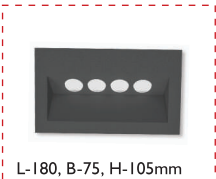

L-235, B-73, H-67mm

L-110, B-75, H-110mm

Code	Power	Finish	CCT	MRP
AOSL11	2W	G.Grey	W.White	₹3610/-

Code	Power	Finish	CCT	MRP
AOSL12	4W	G.Grey	W.White	₹4620/-

L-180, B-75, H-105mm

L-195, B-70, H-240mm

Code	Power	Finish	CCT	MRP
AOSL13	6W	Grey	W.White	₹4730/-