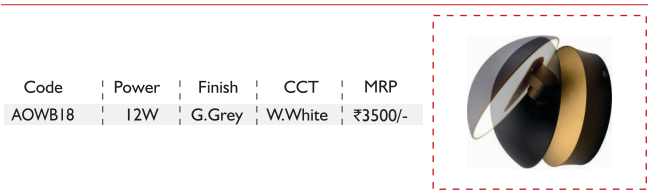

Code	Power	Finish	CCT	MRP
AOWB19	7W	G.Grey	W.White	₹2340/-