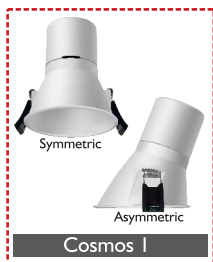

Cone Recess Downlight

Symmetric / Asymmetric

Colour Temperature

Code	Wattage	Dimension (mm)	MRP
AIDR41-Sym	9W	Φ95, H-108	₹2120/-
AIDR42-Asym	9W	Φ95, H-108	₹2120/-

Round

Finish : White

Dark Chrome Recess Downlight

Symmetric / Asymmetric

Colour Temperature

Code	Wattage	Dimension (mm)	MRP
AIDR43-Sym	12W	Φ75, H-97	₹2670/-
AIDR44-Asym	12W	Φ75, H-97	₹2670/-