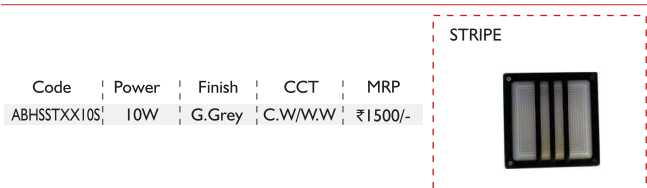

Code	Power	Finish	CCT	MRP
ABHRADXX12R	12W	Black	C.W/W.W	₹1600/-

Code	Power	Finish	CCT	MRP
ABHRBZXX12S	12W	Black	C.W/W.W	₹1600/-

Code	Power	Finish	CCT	MRP
ABHSPLXX10S	10W	Black	C.W/W.W	₹1500/-

Code	Power	Finish	CCT	MRP
ABHSRXX10S	10W	G.Grey	C.W/W.W	₹1500/-