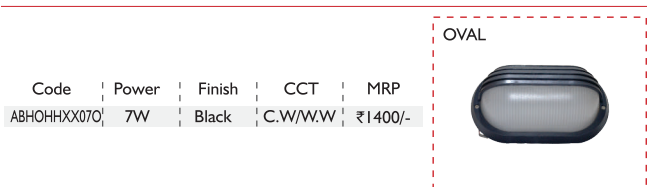

Code	Power	Finish	CCT	MRP
ABHOHXX070	7W	Black	C.W/W.W	₹1400/-