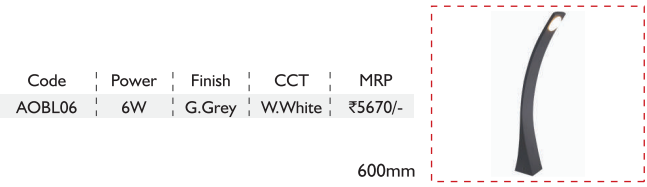

Code	Power	Finish	CCT	MRP
AOBL05	8W	G.Grey	W.White	₹4680/-

600mm

Code	Power	Finish	CCT	MRP
AOBL06	6W	G.Grey	W.White	₹5670/-

600mm