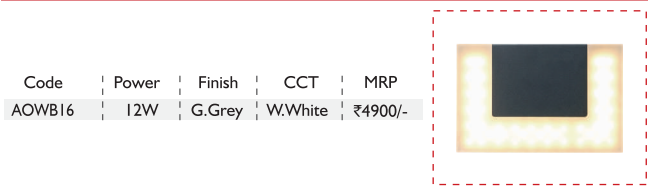

Code	Power	Finish	CCT	MRP
AOWB17	6W	G.Grey	W.White	₹2480/-