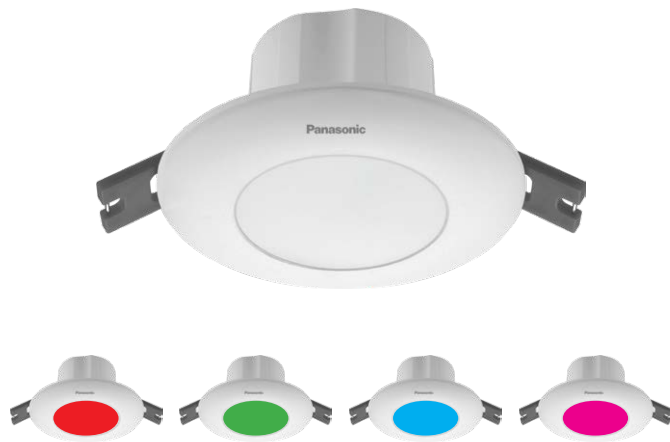

## Deep Junction

3W

Sleek design suitable for low depth ceiling

EFFICACY

**>80**  
lm/W

CCT

**6500K, 4000K, 3000K,  
RED, GREEN, BLUE, PINK**

CRI